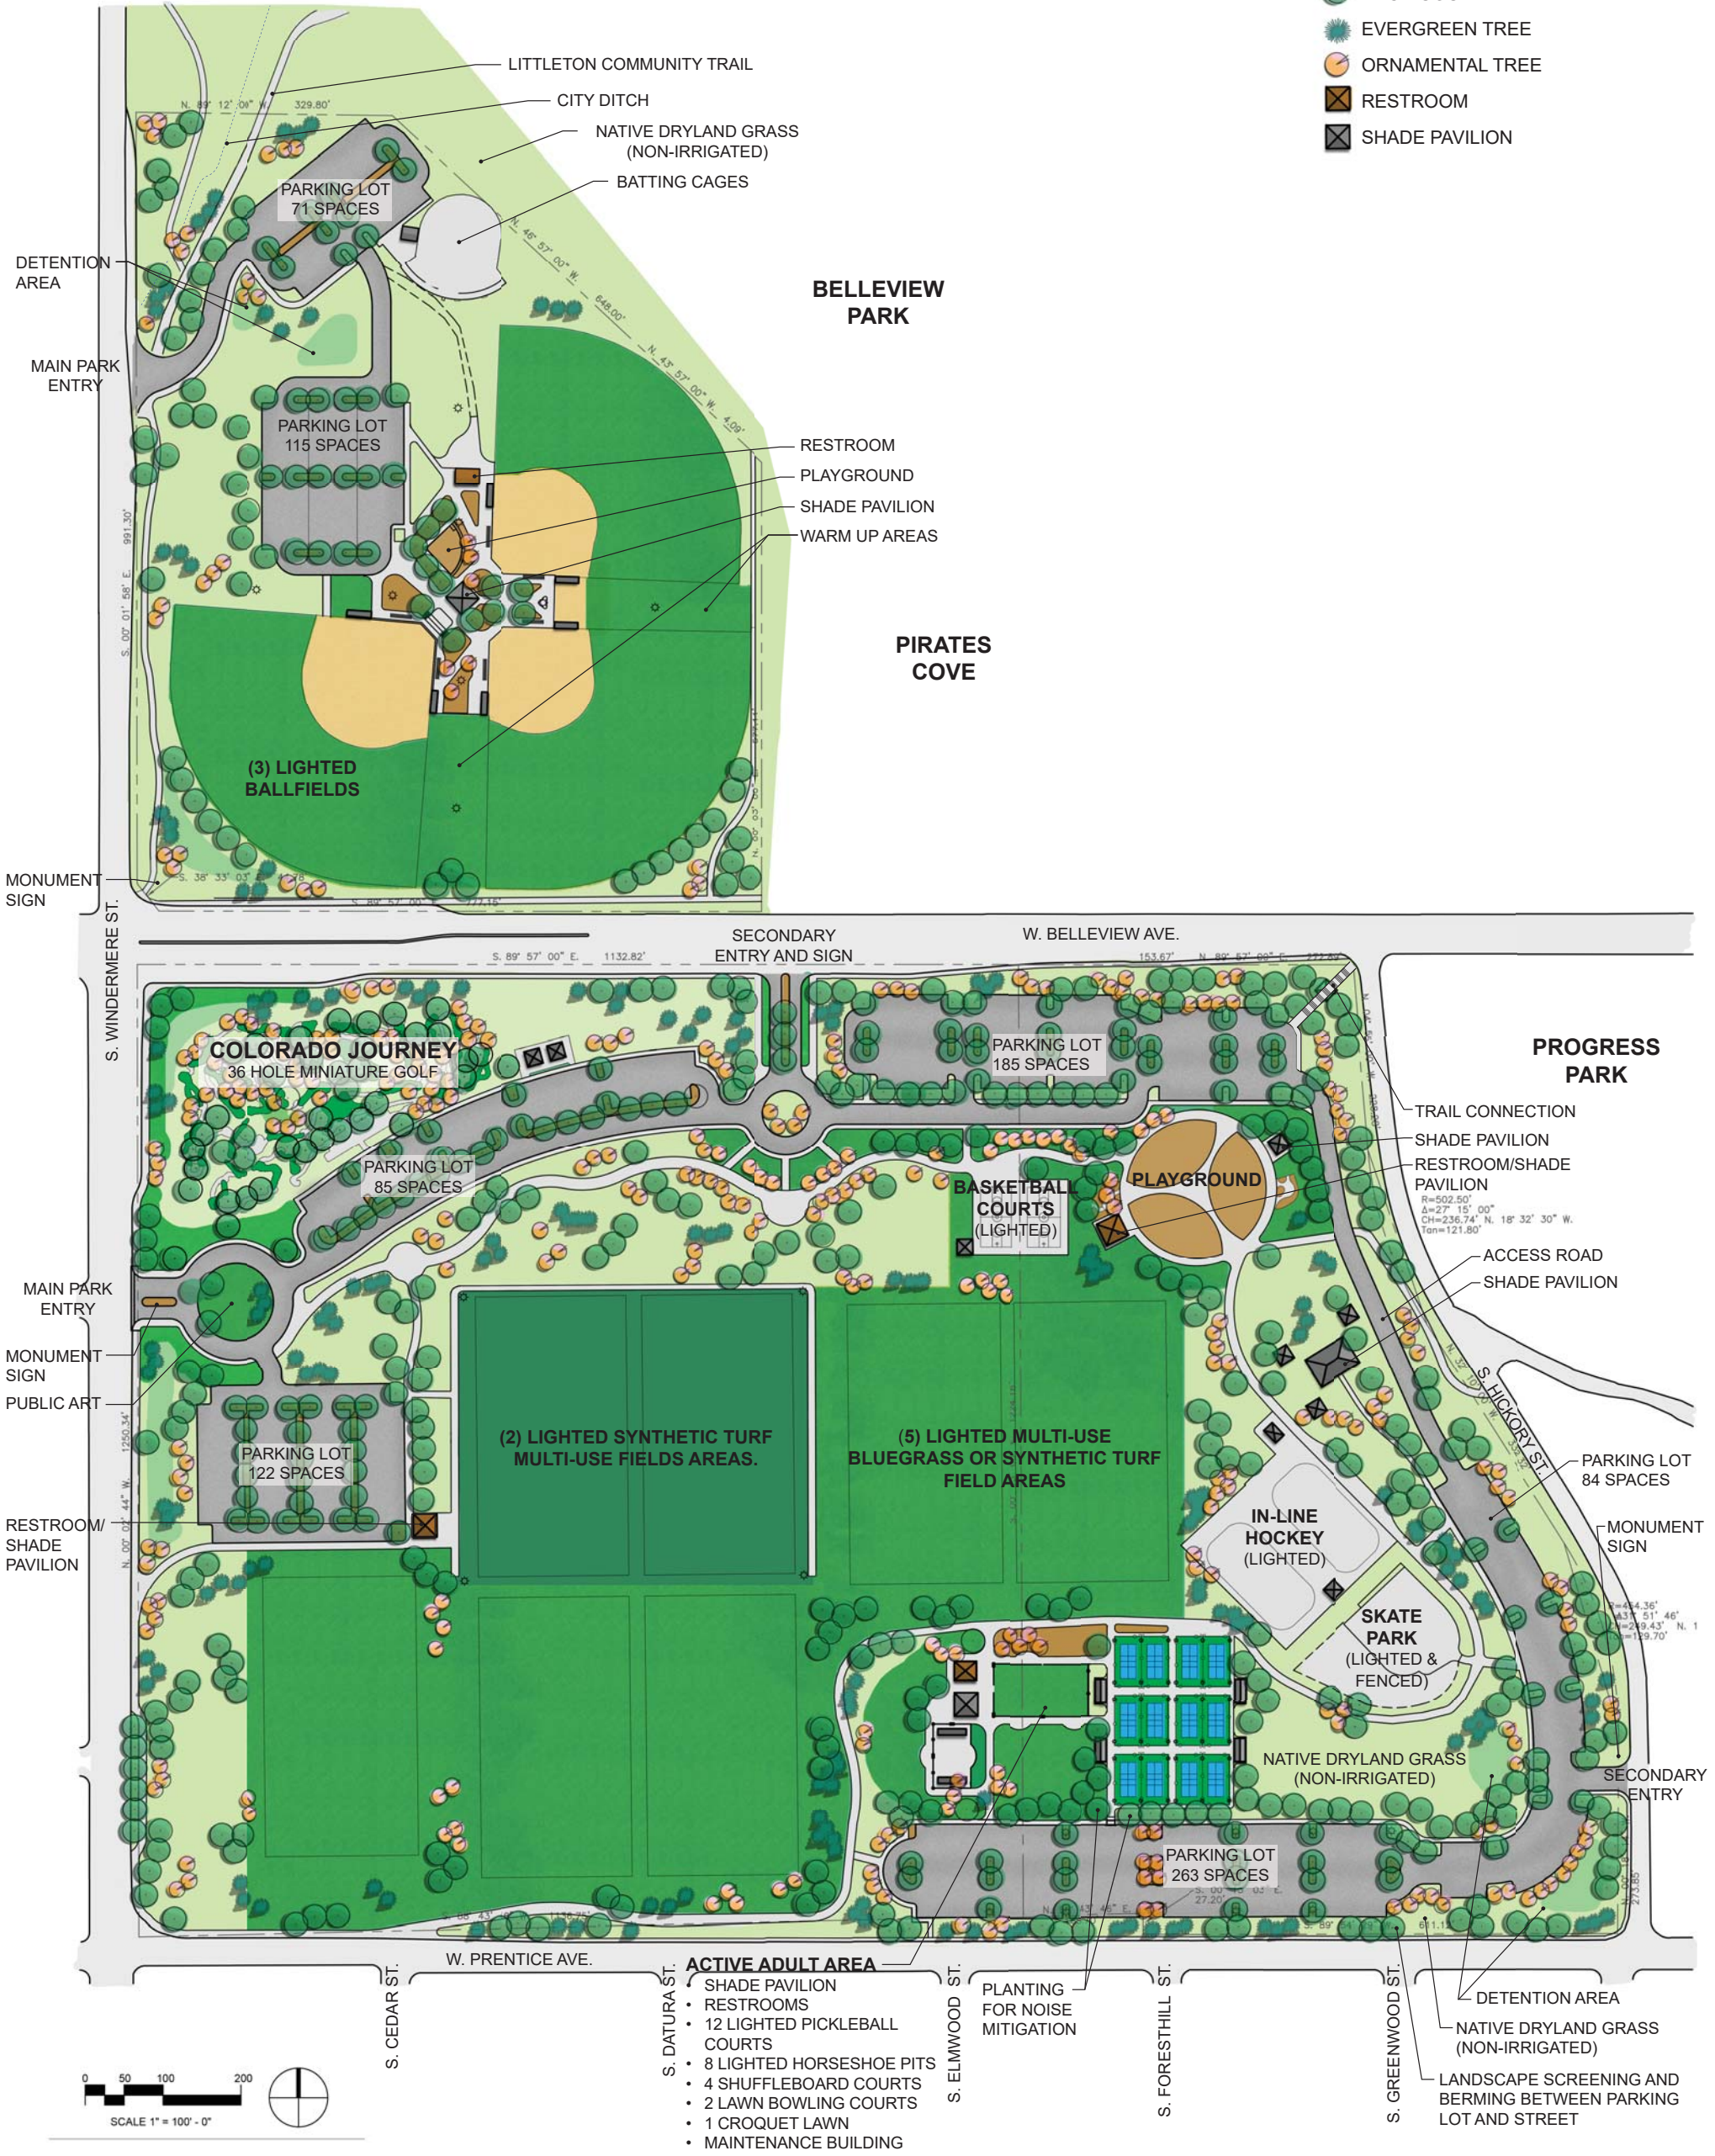

LEGEND

-  DECIDUOUS TREE
-  EVERGREEN TREE
-  ORNAMENTAL TREE
-  RESTROOM
-  SHADE PAVILION

CORNERSTONE PARK

ENGLEWOOD, COLORADO
OCTOBER 2019

FINAL SITE PLAN AMENDMENT