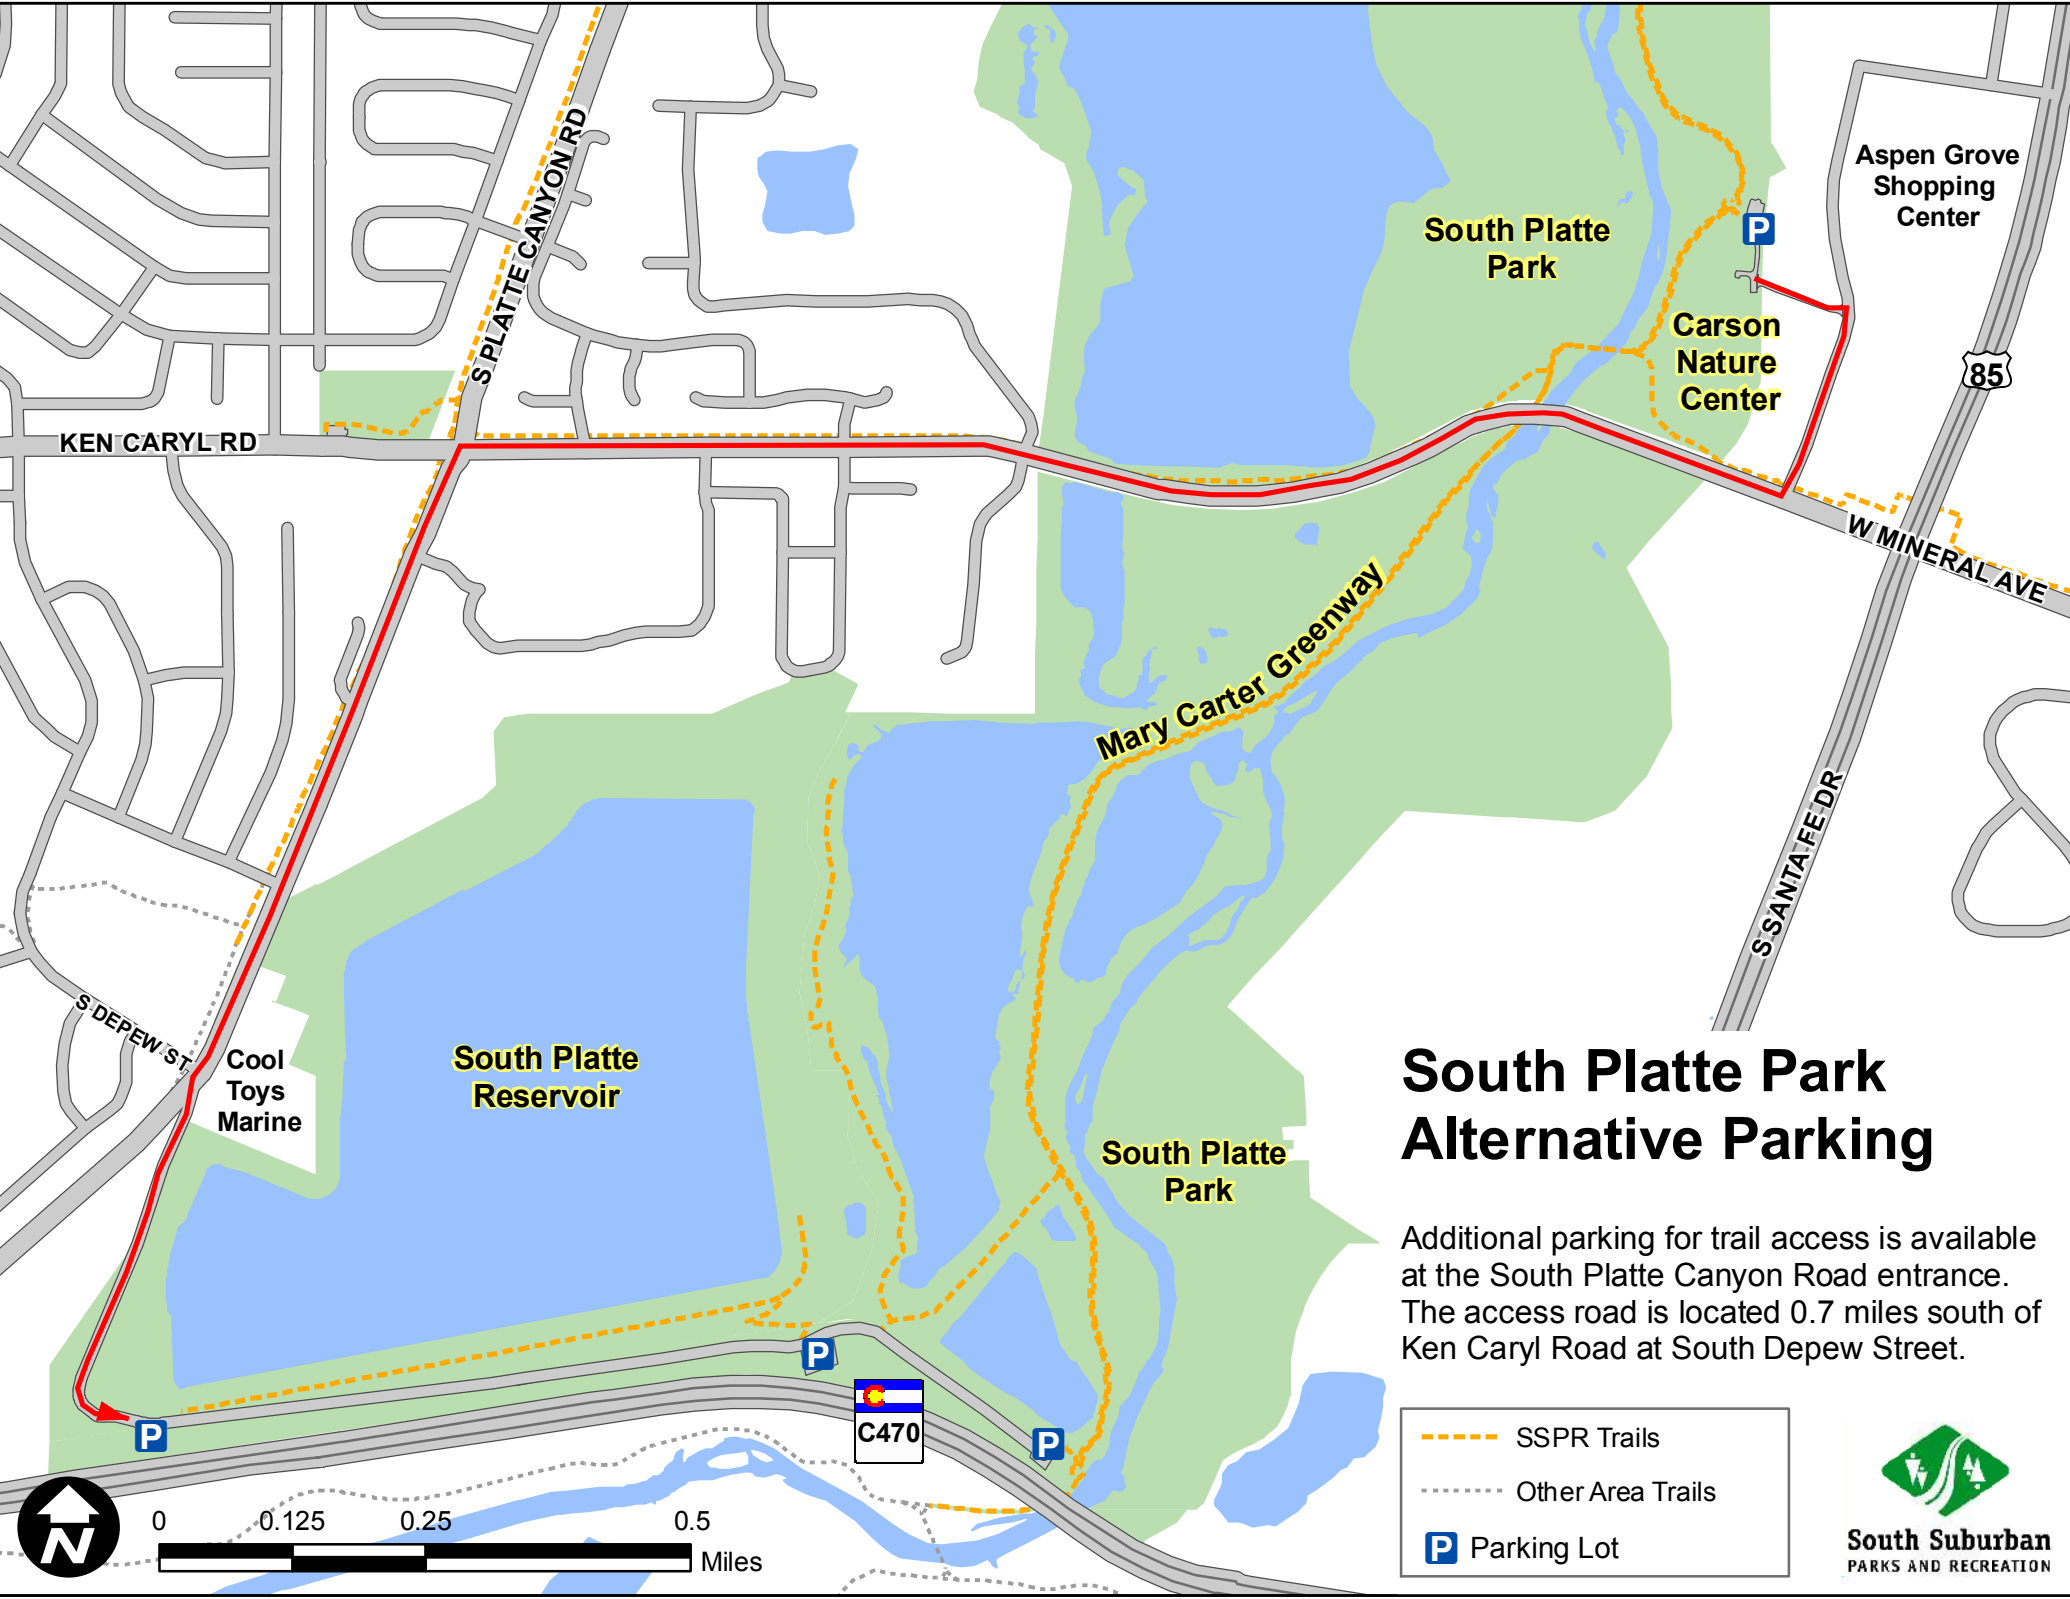

South Suburban
PARKS AND RECREATION

South Platte Park Alternative Parking

Additional parking for trail access is available at Reynolds Landing. This park is located one mile north of Mineral Avenue off of South Santa Fe Drive. Access via the Silver Sage Garden Center entry road.

 SSPR Trails
 Parking Lot

South Platte Park Alternative Parking

Additional parking for trail access is available at the South Platte Canyon Road entrance. The access road is located 0.7 miles south of Ken Caryl Road at South Depew Street.

- - - SSPR Trails
- - - Other Area Trails
- P** Parking Lot