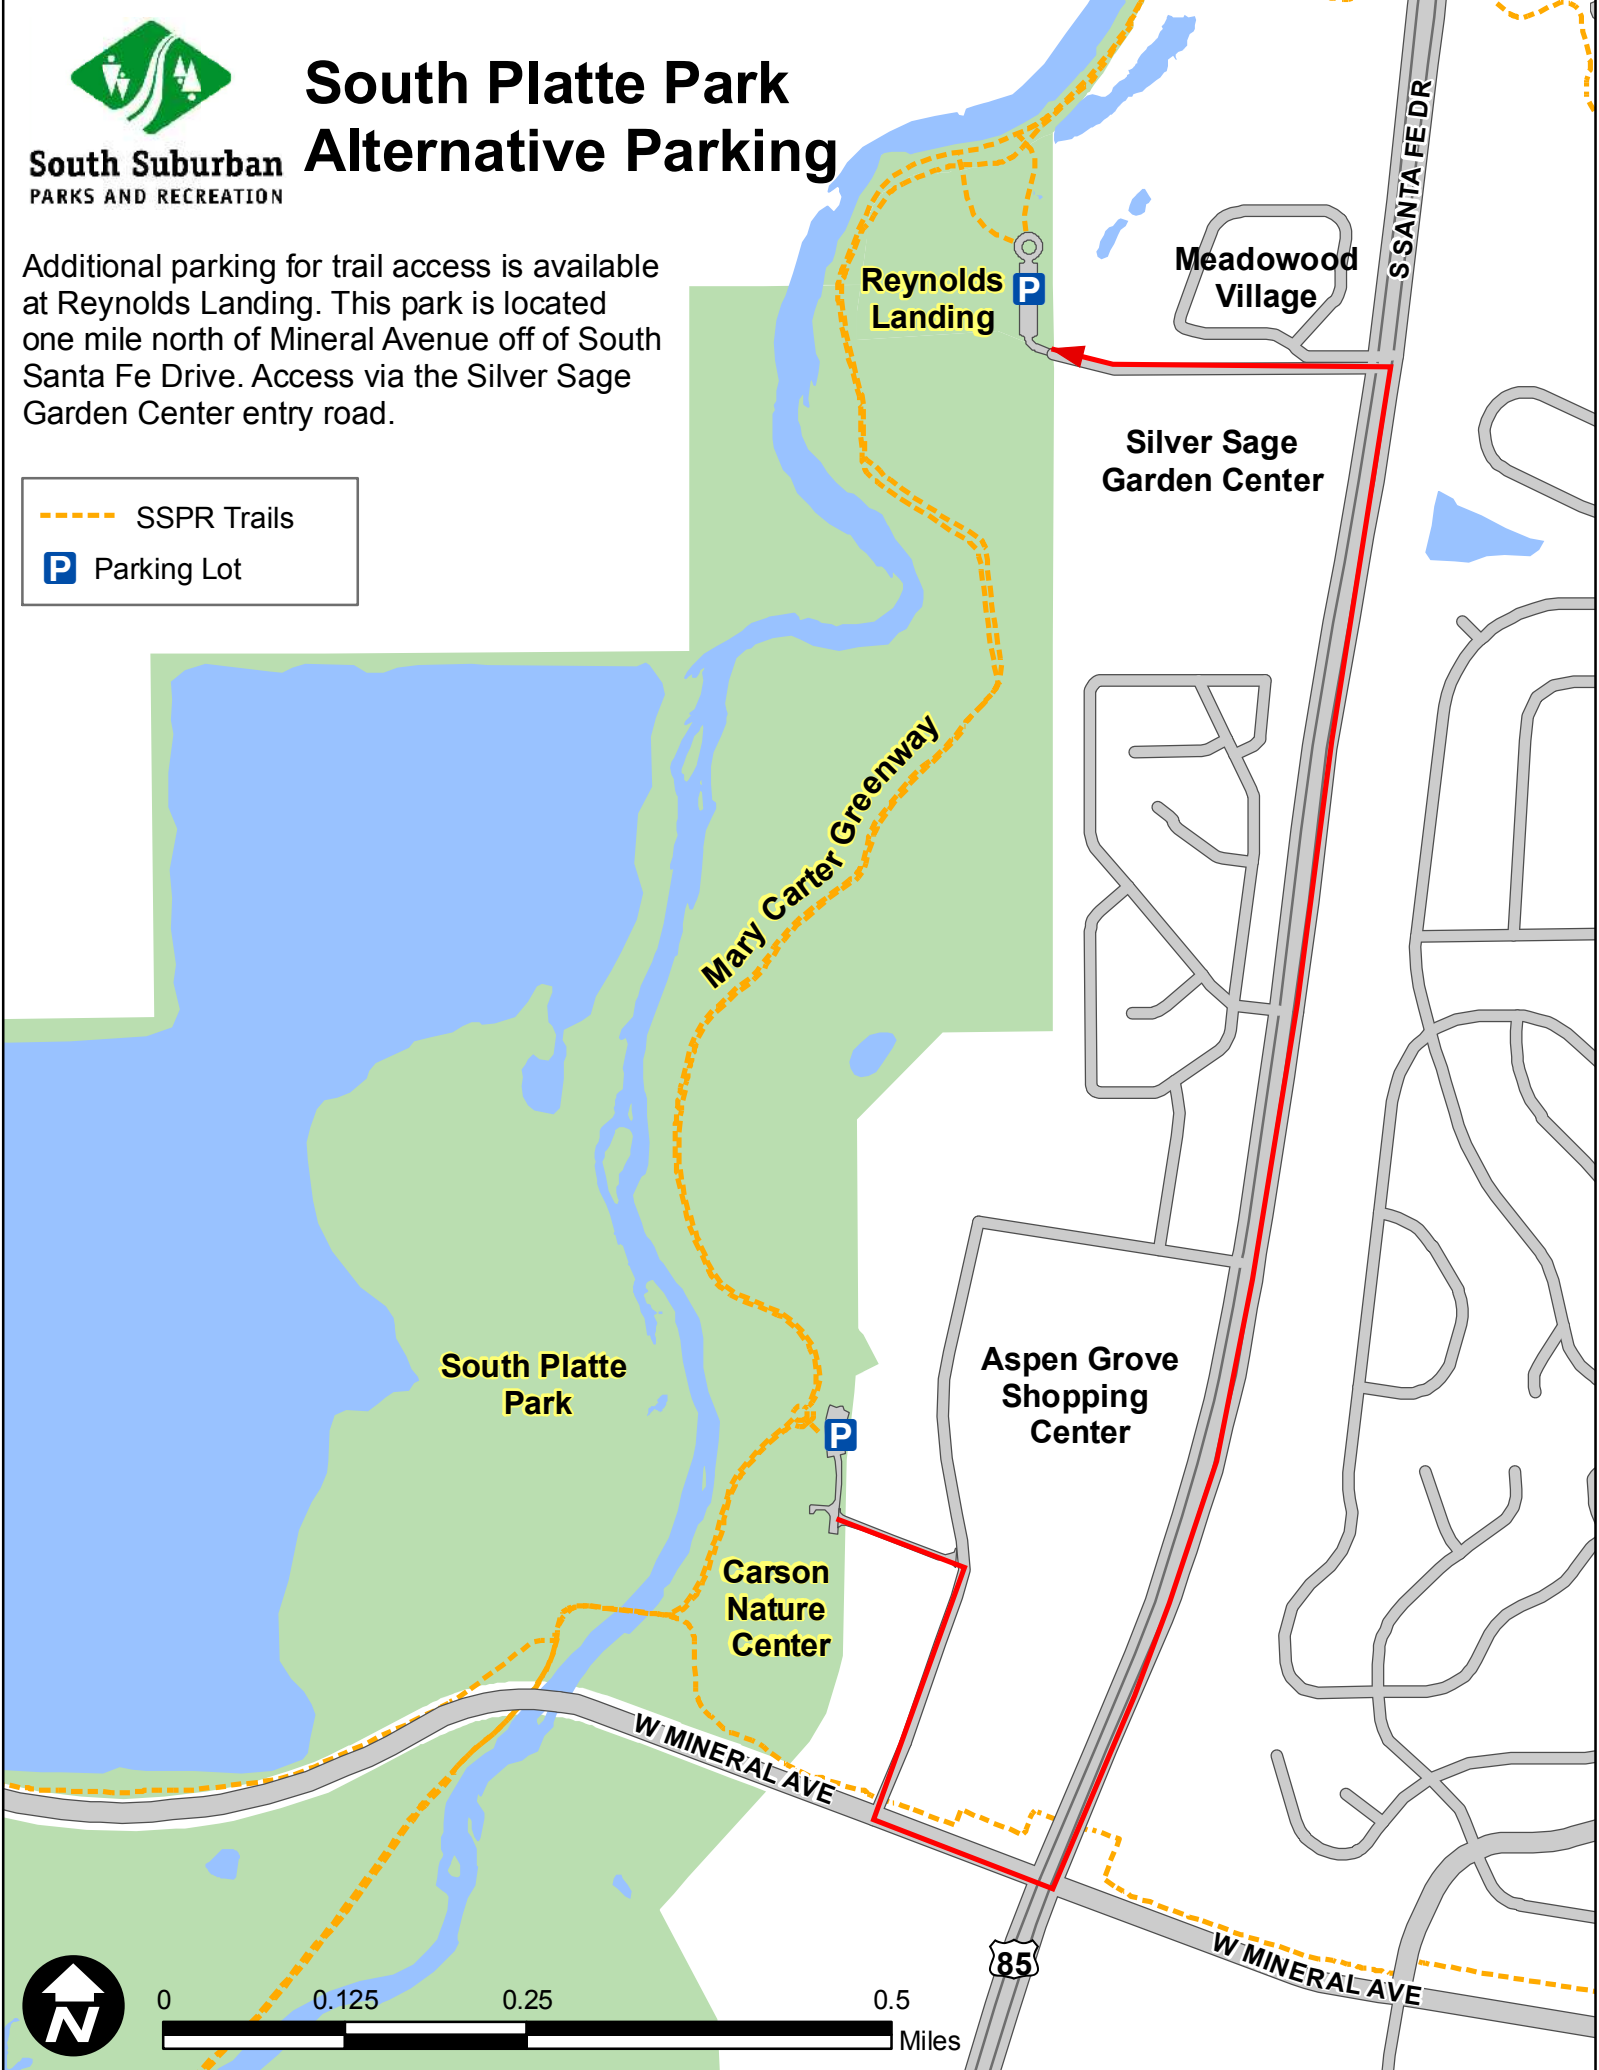

South Suburban
PARKS AND RECREATION

South Platte Park Alternative Parking

Additional parking for trail access is available at Reynolds Landing. This park is located one mile north of Mineral Avenue off of South Santa Fe Drive. Access via the Silver Sage Garden Center entry road.

 SSPR Trails
 Parking Lot

South Platte Park Alternative Parking

Additional parking for trail access is available at the South Platte Canyon Road entrance. The access road is located 0.7 miles south of Ken Caryl Road at South Depew Street.

- - - SSPR Trails
- - - Other Area Trails
- P** Parking Lot